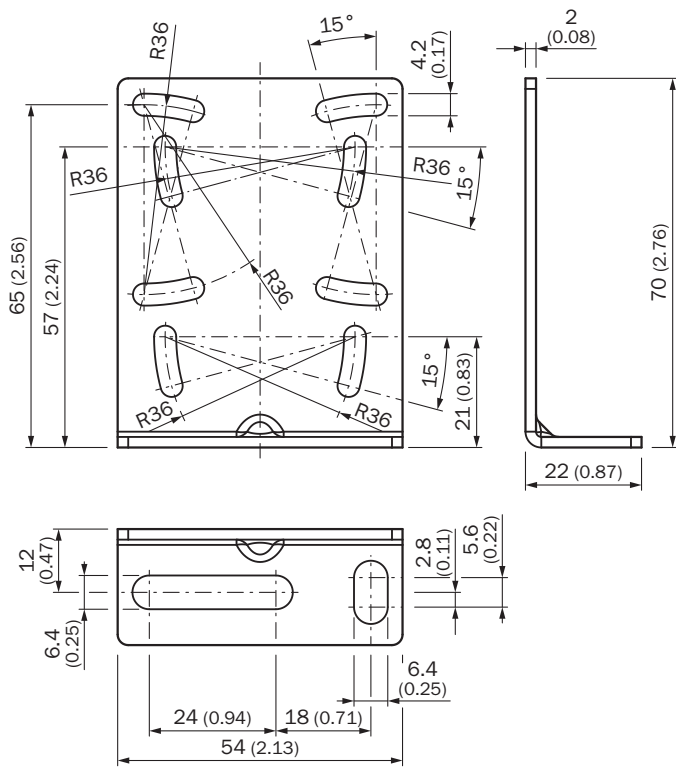

### Ordering information

Type	part no.
BEF-G10UC01	2071259

Other models and accessories → [www.sick.com/Brackets](http://www.sick.com/Brackets)

### Detailed technical data

Dimensional drawing

Dimensions in mm (inch)