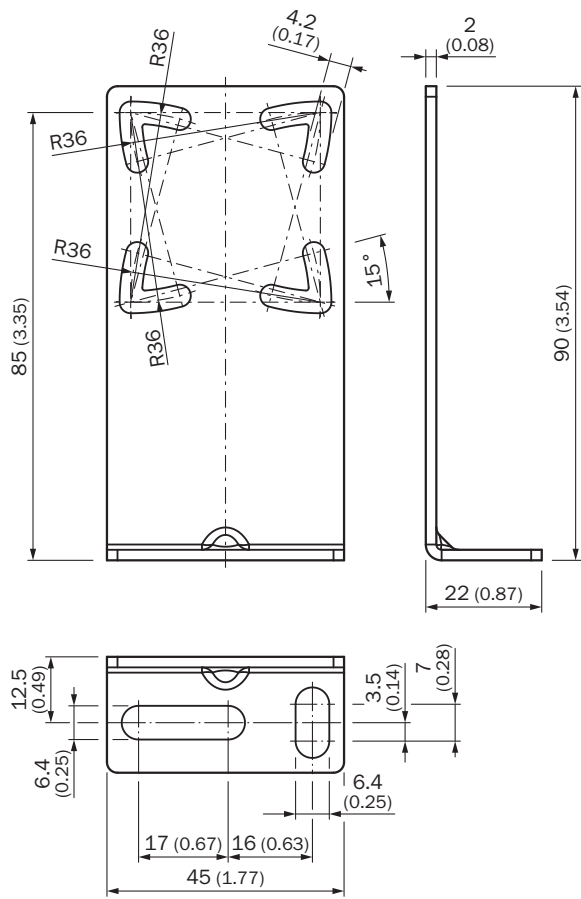

### Ordering information

Type	part no.
BEF-G10DC01	2071258

Other models and accessories → [www.sick.com/Brackets](http://www.sick.com/Brackets)

### Detailed technical data

Dimensional drawing

Dimensions in mm (inch)