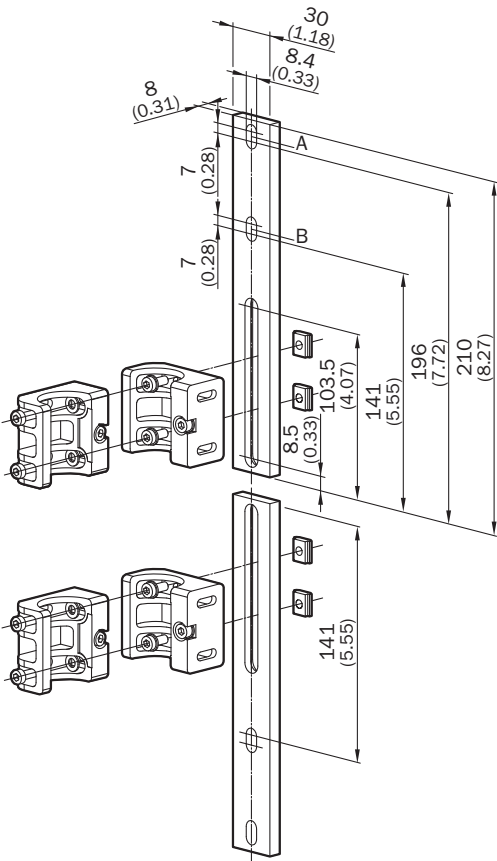

Dimensional drawing

Dimensions in mm (inch)