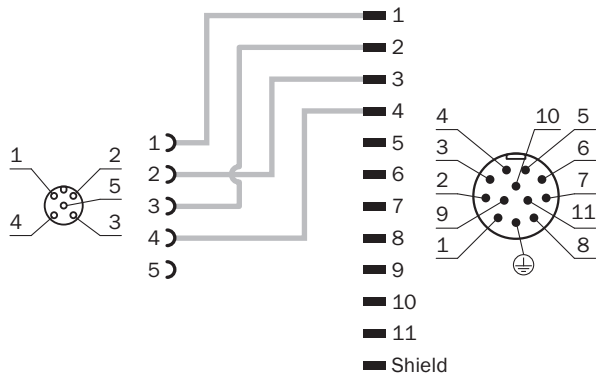

UNSPSC 16.0901

26121604

PIN assignment