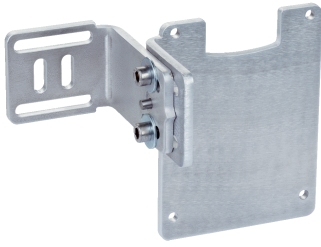

Mounting bracket kit

Brackets

MOUNTING SYSTEMS

SICK
Sensor Intelligence.

Ordering information

Type	part no.
Mounting bracket kit	2069171

Other models and accessories → www.sick.com/Brackets

Detailed technical data

Features

Accessory group	Mounting systems
Accessory family	Brackets
Description	Mounting bracket kit comprising mounting bracket, cooling plate and screws, including angle indicator for adjusting the tilt angle
Mounting system type	Brackets