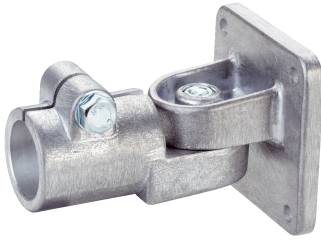

# Terminal bracket

Brackets

**MOUNTING SYSTEMS**

**SICK**  
Sensor Intelligence.

### Ordering information

Type	part no.
Terminal bracket	2068919

Other models and accessories → [www.sick.com/Brackets](http://www.sick.com/Brackets)

#### Features

<b>Accessory group</b>	Mounting systems
<b>Accessory family</b>	Brackets
<b>Description</b>	Link clamp with screws
<b>Diameter</b>	30 mm
<b>Mounting system type</b>	Terminals