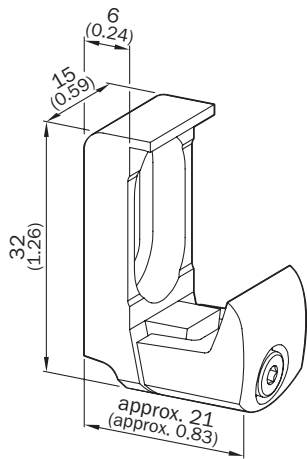

### Detailed technical data

#### Features

<b>Accessory group</b>	Mounting systems
<b>Accessory family</b>	Brackets
<b>Description</b>	Flexi Loop fixing clip
<b>Suitable for</b>	Flexi Loop
<b>Packing unit</b>	1 piece
<b>Dimensions (W x H x L)</b>	15 mm x 32 mm x 21 mm

Dimensional drawing

Dimensions in mm (inch)