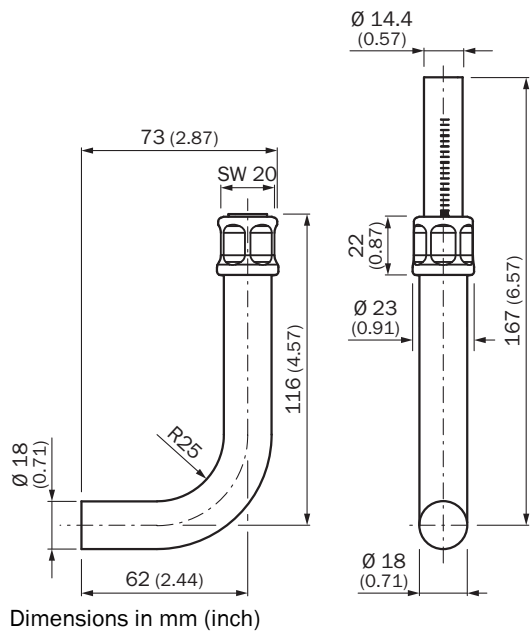

### Ordering information

Type	part no.
BEF-HDSTRW	2067778

Other models and accessories → [www.sick.com/Brackets](http://www.sick.com/Brackets)

### Detailed technical data

#### Features

<b>Accessory group</b>	Mounting systems
<b>Accessory family</b>	Brackets
<b>Description</b>	Hygienic design telescopic tube, angled, with bayonet lock without flange
<b>Suitable for</b>	Hygienic Design BeftechHD
<b>Material</b>	Hygienic Design, Stainless steel V4A (1.4404, 316L), Silicone (seal)
<b>Dimensions (W x H x L)</b>	23 mm x 125 mm x 73 mm
<b>Mounting system type</b>	Mounting bracket

Dimensional drawing