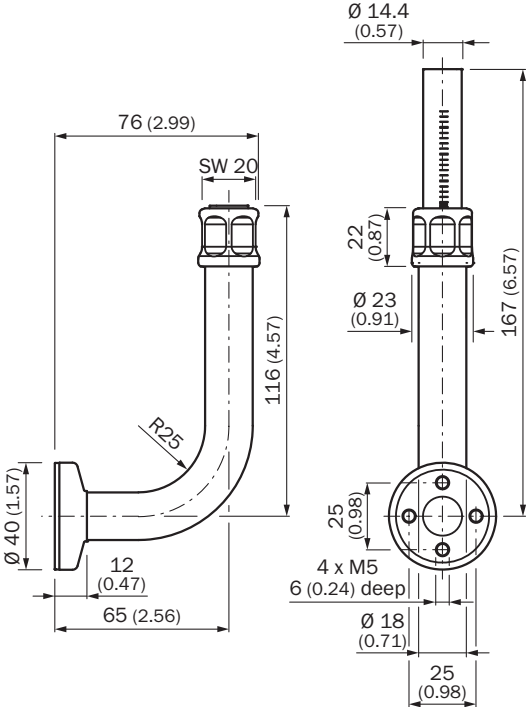

### Ordering information

Type	part no.
BEF-HDSTRWF	2067777

Other models and accessories → [www.sick.com/Brackets](http://www.sick.com/Brackets)

### Detailed technical data

#### Features

<b>Accessory group</b>	Mounting systems
<b>Accessory family</b>	Brackets
<b>Description</b>	Hygienic design telescopic tube, angled, with bayonet lock with flange
<b>Suitable for</b>	Hygienic Design BeftechHD
<b>Material</b>	Hygienic Design, Stainless steel V4A (1.4404, 316L), Silicone (seal)
<b>Dimensions (W x H x L)</b>	40 mm x 125 mm x 76 mm
<b>Mounting system type</b>	Mounting bracket

Dimensional drawing

Dimensions in mm (inch)