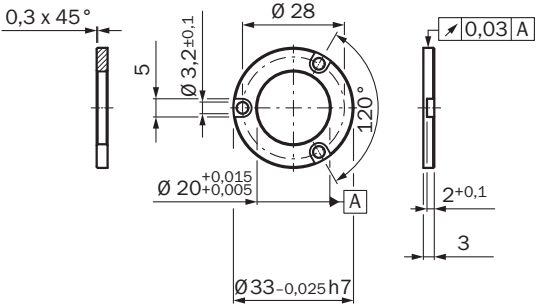

Dimensional drawing

Dimensions in mm (inch)