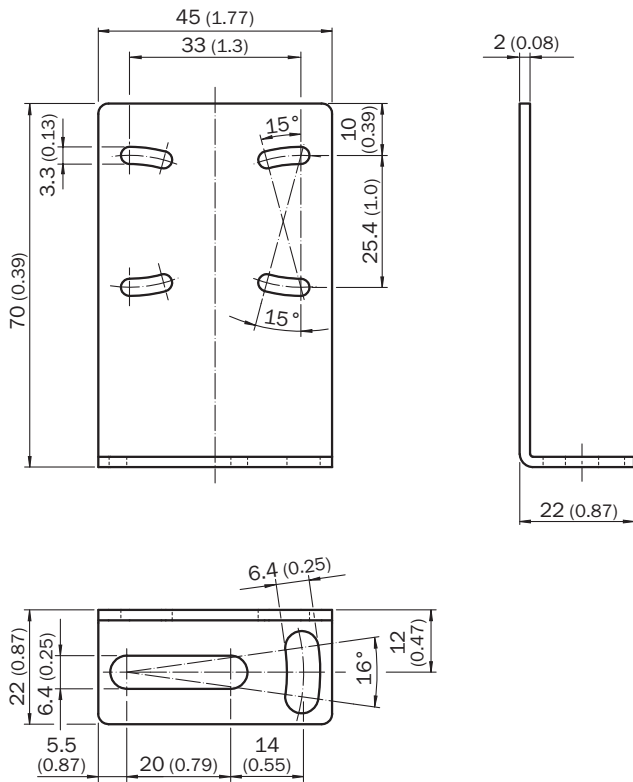

BEF-WN-G6

Brackets

MOUNTING SYSTEMS

SICK
Sensor Intelligence.

Ordering information

Type	part no.
BEF-WN-G6	2062909

Other models and accessories → www.sick.com/Brackets

Detailed technical data

Features

Accessory group	Mounting systems
Accessory family	Brackets
Suitable for	W4S, W4S
Material	Stainless steel (1.4301)
Mounting system type	Mounting bracket

Classifications

ECLASS 5.0	27279202
ECLASS 5.1.4	27279202
ECLASS 6.0	27279202
ECLASS 6.2	27279202
ECLASS 7.0	27279202
ECLASS 8.0	27279202
ECLASS 8.1	27279202
ECLASS 9.0	27273701
ECLASS 10.0	27273701
ECLASS 11.0	27273701
ECLASS 12.0	27273701
ETIM 5.0	EC002615
ETIM 6.0	EC002615
ETIM 7.0	EC002615
ETIM 8.0	EC002615
UNSPSC 16.0901	32131023

Dimensional drawing

Dimensions in mm (inch)

SICK AT A GLANCE

SICK is one of the leading manufacturers of intelligent sensors and sensor solutions for industrial applications. A unique range of products and services creates the perfect basis for controlling processes securely and efficiently, protecting individuals from accidents and preventing damage to the environment.