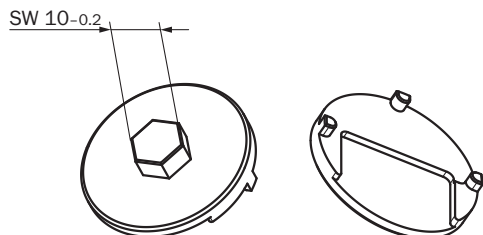

BEF-MW-EKX36

Assembly accessories

MOUNTING SYSTEMS

SICK
Sensor Intelligence.

Ordering information

Type	part no.
BEF-MW-EKX36	2060224

Other models and accessories → www.sick.com/Assembly_accessories

Detailed technical data

Dimensional drawing

Dimensions in mm (inch)

SICK AT A GLANCE

SICK is one of the leading manufacturers of intelligent sensors and sensor solutions for industrial applications. A unique range of products and services creates the perfect basis for controlling processes securely and efficiently, protecting individuals from accidents and preventing damage to the environment.