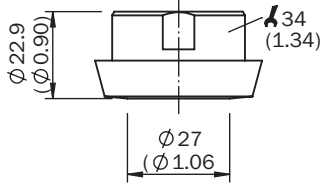

Hygienic process connection adapter for LFP, conical coupling (DIN 11851) DN 25 with union nut, stainless steel 316L ($Ra \leq 0,8 \mu\text{m}$)

Dimensions in mm (inch)