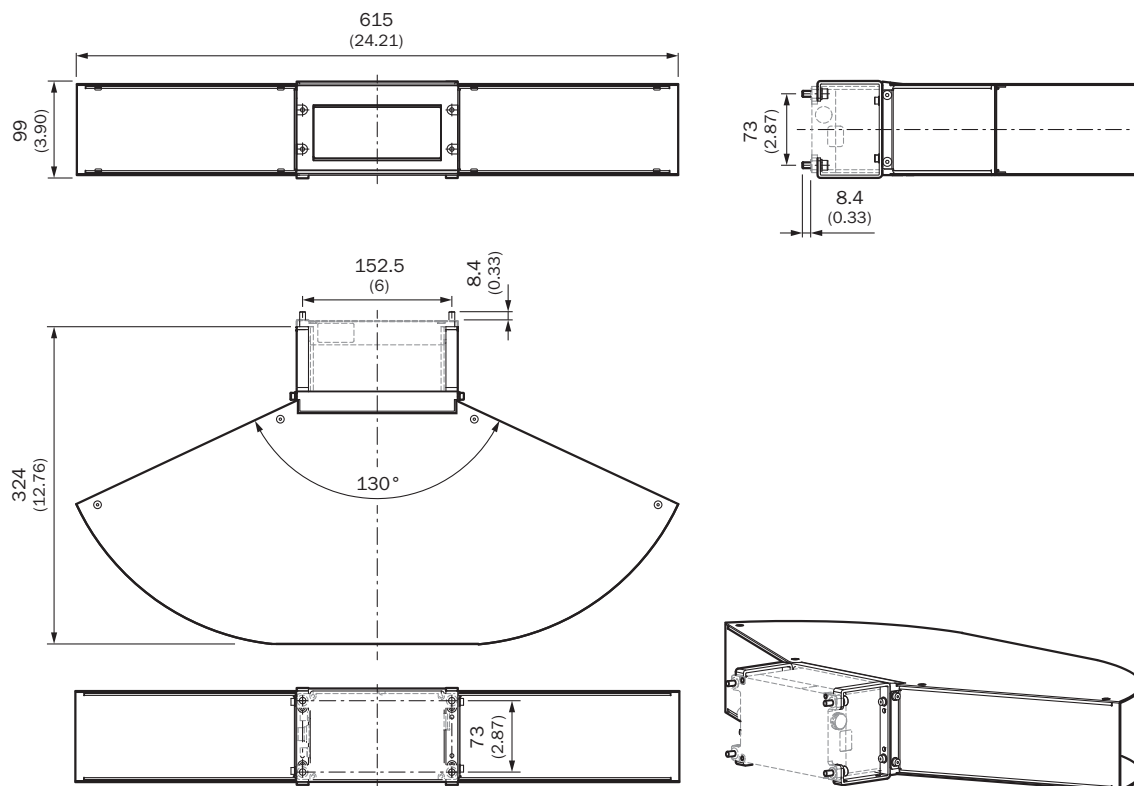

Dimensional drawing

Dimensions in mm (inch)

SICK AT A GLANCE

SICK is one of the leading manufacturers of intelligent sensors and sensor solutions for industrial applications. A unique range of products and services creates the perfect basis for controlling processes securely and efficiently, protecting individuals from accidents and preventing damage to the environment.