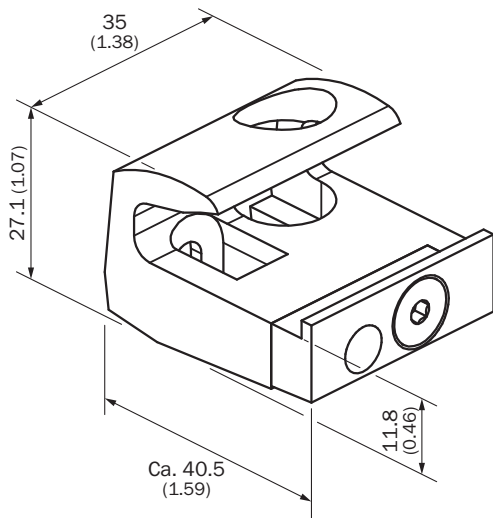

### Detailed technical data

#### Features

<b>Accessory group</b>	Mounting systems
<b>Accessory family</b>	Brackets
<b>Description</b>	C-Fix-Flex bracket, adjustable +4° / -4°, metal version, for flat and connector side assembly/assembly/construction/mounting, for all protective field heights
<b>Material</b>	Die-cast aluminum GD-AISI12(CU)
<b>Packing unit</b>	2 pieces
<b>Mounting system type</b>	Brackets

Dimensional drawing

Dimensions in mm (inch)