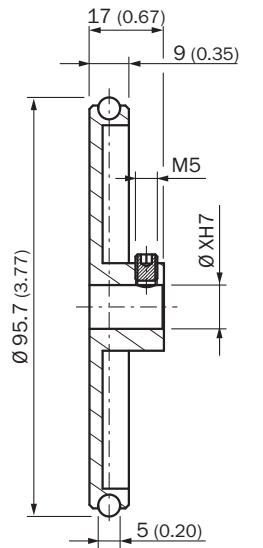

ETIM 8.0	EC002179
UNSPSC 16.0901	25191839

Dimensional drawing

Dimensions in mm (inch)