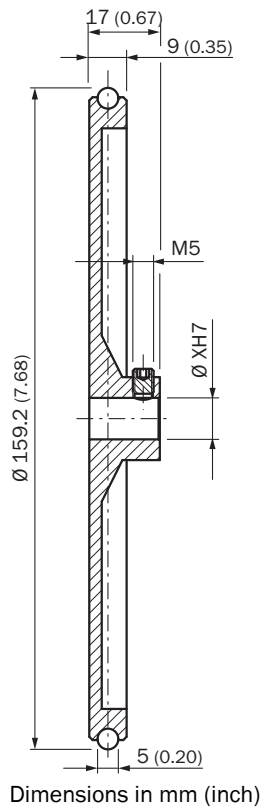

ETIM 8.0	EC002179
UNSPSC 16.0901	25191839

Dimensional drawing