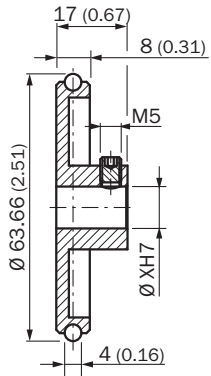

ETIM 7.0	EC002179
ETIM 8.0	EC002179
UNSPSC 16.0901	25191839

Dimensional drawing

Dimensions in mm (inch)