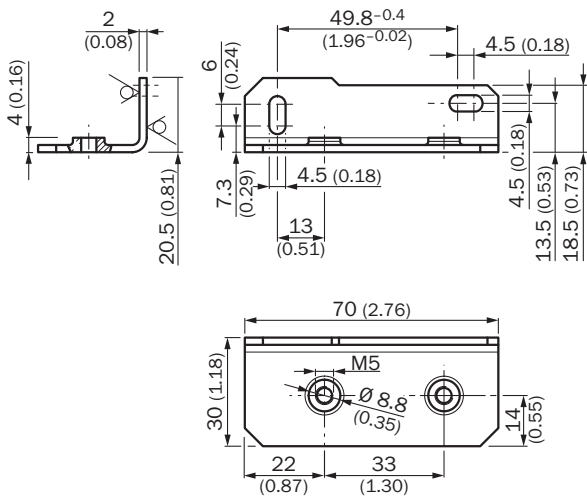

BEF-WK-WTR

Brackets

MOUNTING SYSTEMS

SICK
Sensor Intelligence.

Ordering information

| Type | part no. |
|------------|----------|
| BEF-WK-WTR | 2051786 |

Other models and accessories → www.sick.com/Brackets

Detailed technical data

Features

| | |
|-----------------------------|----------------------------|
| Accessory group | Mounting systems |
| Accessory family | Brackets |
| Description | Mounting bracket |
| Material | Steel, zinc coated |
| Items supplied | Mounting hardware included |
| Usable for | WTR/WLR IRT |
| Mounting system type | Brackets |

Dimensional drawing

Dimensions in mm (inch)

SICK AT A GLANCE

SICK is one of the leading manufacturers of intelligent sensors and sensor solutions for industrial applications. A unique range of products and services creates the perfect basis for controlling processes securely and efficiently, protecting individuals from accidents and preventing damage to the environment.