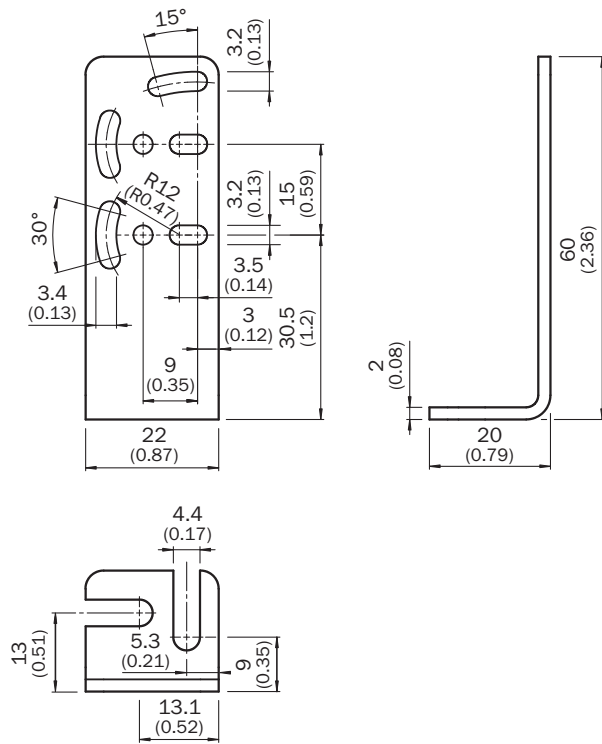

Dimensional drawing

Dimensions in mm (inch)