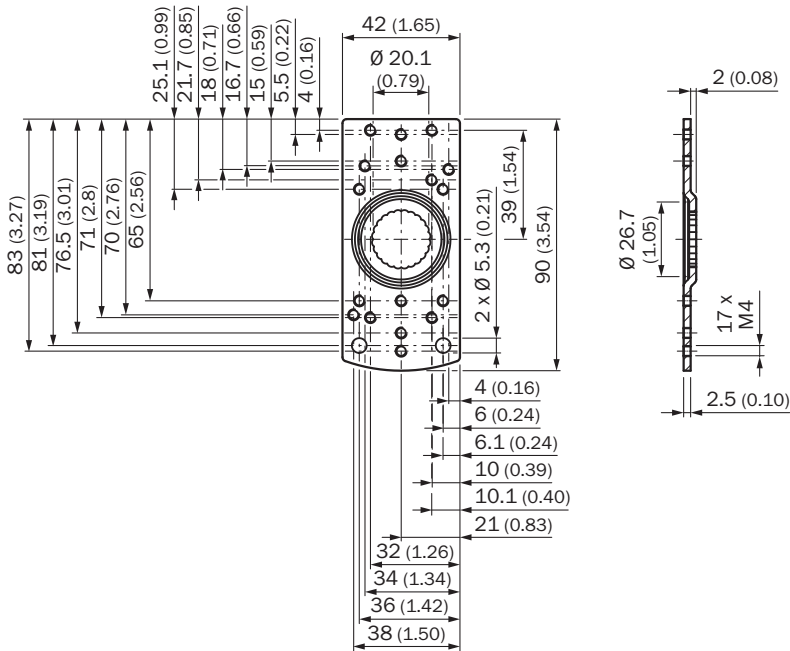

### Detailed technical data

#### Features

|                             |   |
|-----------------------------|---|
| <b>Accessory group</b>      | Mounting systems  |
| <b>Accessory family</b>     | Brackets  |
| <b>Description</b>          | Plate N03N for universal clamp bracket  |
| <b>Material</b>             | Stainless steel 1.4571 (sheet), Stainless steel 1.4408 (clamp)  |
| <b>Items supplied</b>       | Universal clamp (5322627), mounting hardware  |
| <b>Usable for</b>           | UC12<br>W14-2<br>W18-2<br>W18-3<br>W11-2<br>W12-3<br>W12-2 Laser<br>W12G<br>W12 Teflon<br>W16<br>W24-2 Ex<br>PowerProx<br>W11G-2<br>TranspaTect<br>W18-3 Ex<br>W24-2<br>PL50A<br>PL80A<br>PL40A<br>P250 |
| <b>Mounting system type</b> | Mounting plate  |

Dimensional drawing

Dimensions in mm (inch)