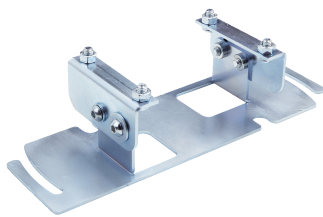

Mounting bracket

Brackets

MOUNTING SYSTEMS

SICK
Sensor Intelligence.

Ordering information

Type	part no.
Mounting bracket	2050262

Other models and accessories → www.sick.com/Brackets

Detailed technical data

Features

Accessory group	Mounting systems
Accessory family	Brackets
Description	Bracket for TVS100, alignment adjustable in 2 axes
Mounting system type	Brackets

Classifications

ECLASS 5.0	27279202
ECLASS 5.1.4	27279202
ECLASS 6.0	27279202
ECLASS 6.2	27279202
ECLASS 7.0	27279202
ECLASS 8.0	27279202
ECLASS 8.1	27279202
ECLASS 9.0	27273701
ECLASS 10.0	27273701
ECLASS 11.0	27273701
ECLASS 12.0	27273701
ETIM 5.0	EC002615
ETIM 6.0	EC002615
ETIM 7.0	EC002615
ETIM 8.0	EC002615
UNSPSC 16.0901	32131023