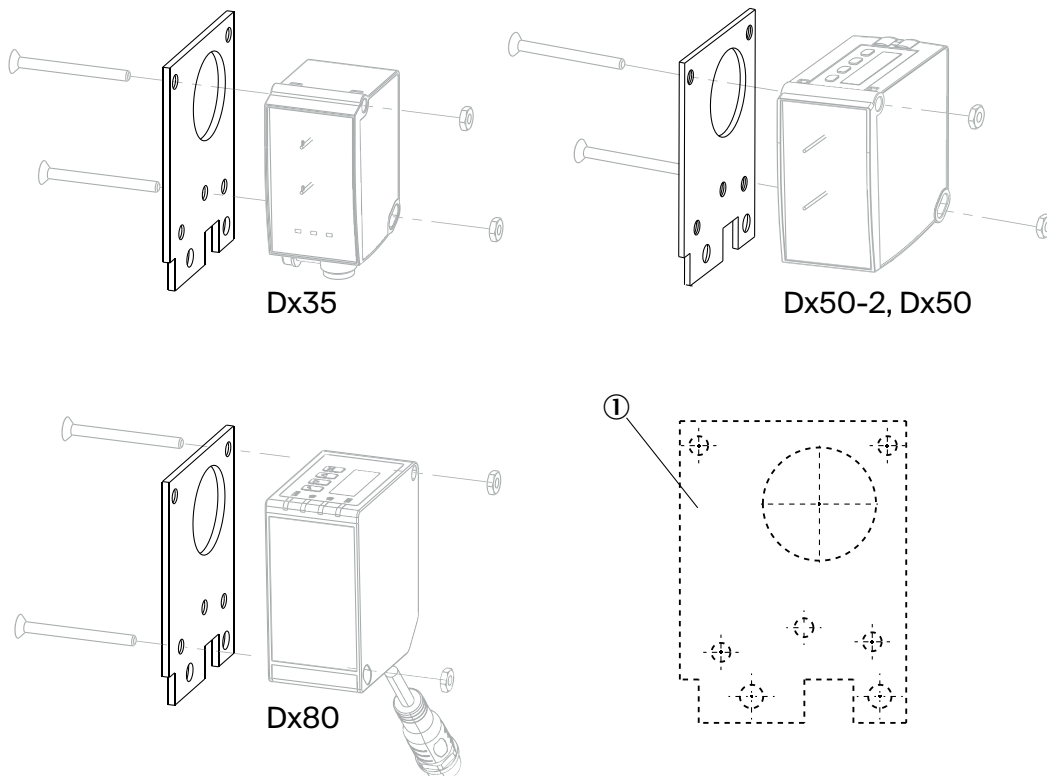

Assembly note