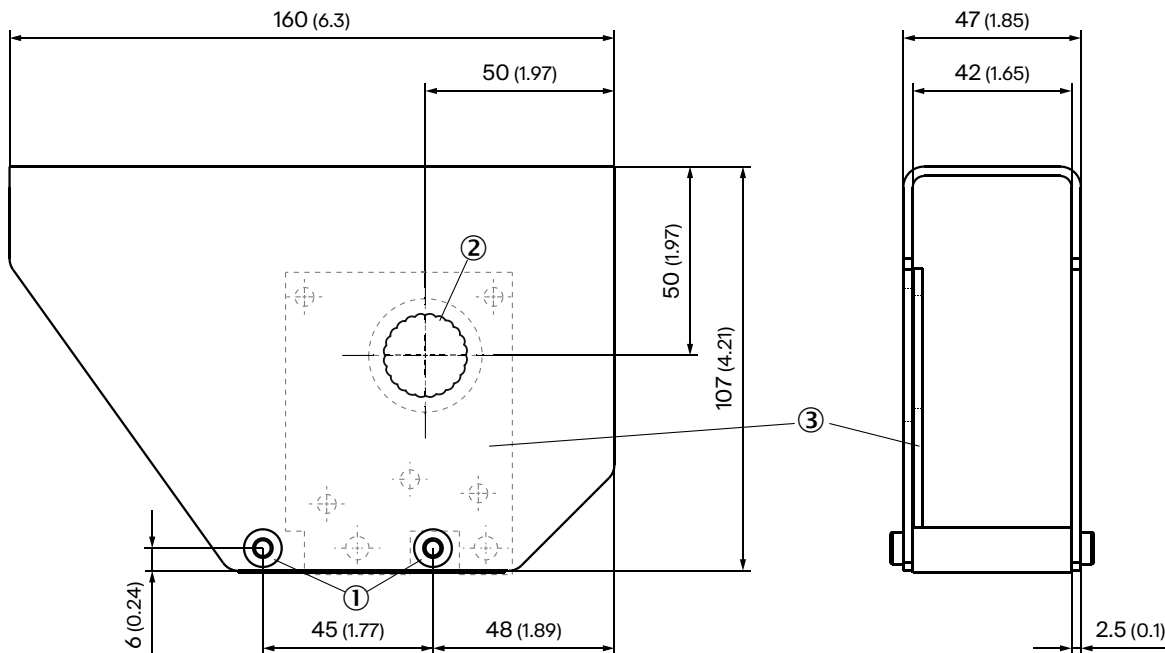

Dimensional drawing

Dimensions in mm (inch)

- ① Mounting hole sensor (included in scope of supply)
- ② Fixing hole for universal bar clamp mounting (rod fixing)
- ③ Adapter plate (Dx35, Dx50, Dx50-2, Dx80)