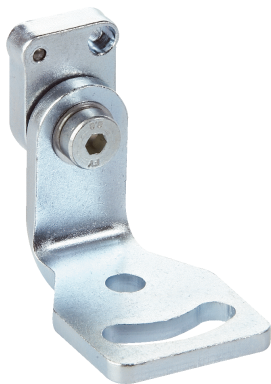

Mounting bracket

Brackets

MOUNTING SYSTEMS

SICK
Sensor Intelligence.

Ordering information

Type	part no.
Mounting bracket	2050021

Other models and accessories → www.sick.com/Brackets

Detailed technical data

Features

Accessory group	Mounting systems
Accessory family	Brackets
Description	Bracket with adapter board
Mounting system type	Brackets

Classifications

ECLASS 5.0	27279202
ECLASS 5.1.4	27279202
ECLASS 6.0	27279202
ECLASS 6.2	27279202
ECLASS 7.0	27279202
ECLASS 8.0	27279202
ECLASS 8.1	27279202
ECLASS 9.0	27273701
ECLASS 10.0	27273701
ECLASS 11.0	27273701
ECLASS 12.0	27273701
ETIM 5.0	EC002615
ETIM 6.0	EC002615
ETIM 7.0	EC002615
ETIM 8.0	EC002615
UNSPSC 16.0901	32131023