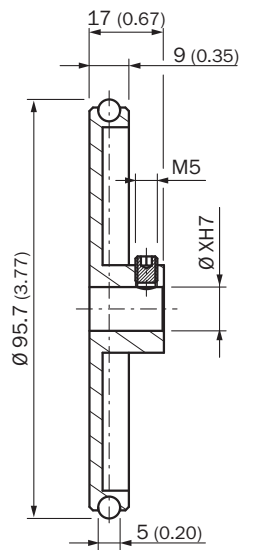

ETIM 8.0	EC002179
UNSPSC 16.0901	25191839

Dimensional drawing

Dimensions in mm (inch)