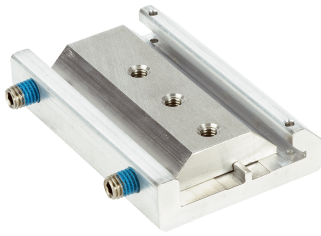

# Quick release

Brackets

**MOUNTING SYSTEMS**

**SICK**  
Sensor Intelligence.

### Ordering information

Type	part no.
Quick release	2046989

Other models and accessories → [www.sick.com/Brackets](http://www.sick.com/Brackets)

#### Features

<b>Accessory group</b>	Mounting systems
<b>Accessory family</b>	Brackets
<b>Description</b>	Quick-action lock system for weather hood
<b>Suitable for</b>	2085937, 2085938, 2085939, 2046459, 2046458, 2082563, 2082560
<b>Material</b>	Clamping piece: steel (X5CRNI1810), Clamping profile: aluminum (ALMGSI0)
<b>Mounting system type</b>	Quick-action lock system