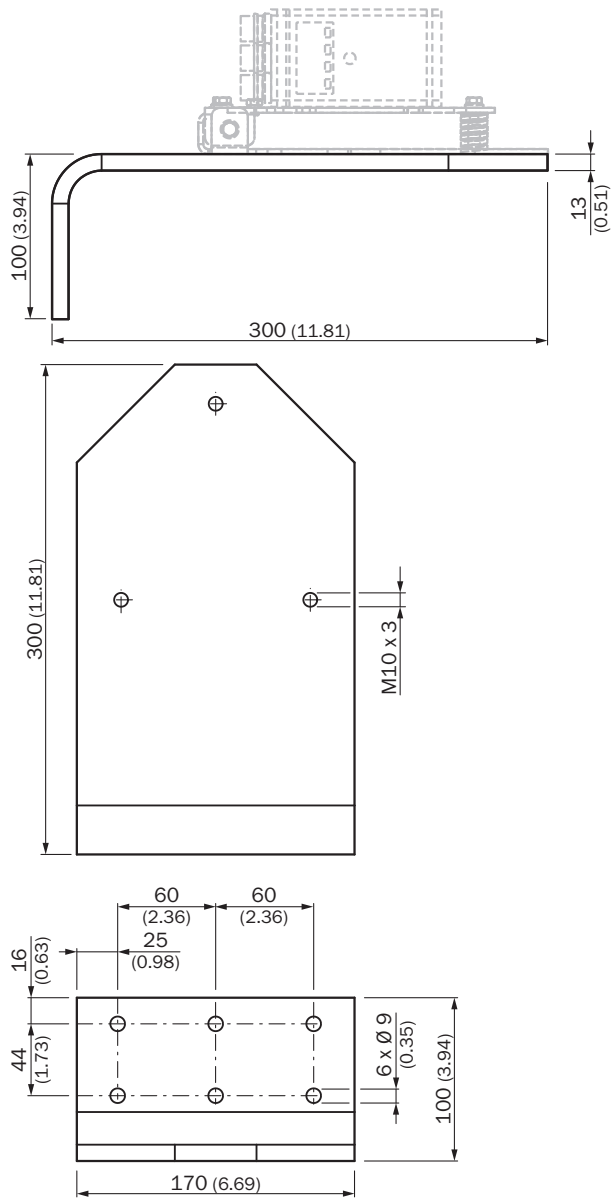

Ordering information

Type	part no.
BEF-WINK-DME/ISD	2046444

Other models and accessories → www.sick.com/Brackets

Detailed technical data

Features

Accessory group	Mounting systems
Accessory family	Brackets
Description	Mounting bracket 90°
Mounting system type	Brackets

Dimensional drawing

Dimensions in mm (inch)

SICK AT A GLANCE

SICK is one of the leading manufacturers of intelligent sensors and sensor solutions for industrial applications. A unique range of products and services creates the perfect basis for controlling processes securely and efficiently, protecting individuals from accidents and preventing damage to the environment.