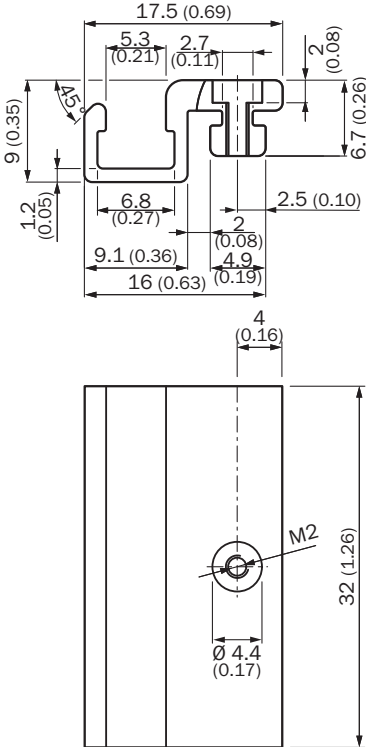

Dimensional drawing

Dimensions in mm (inch)