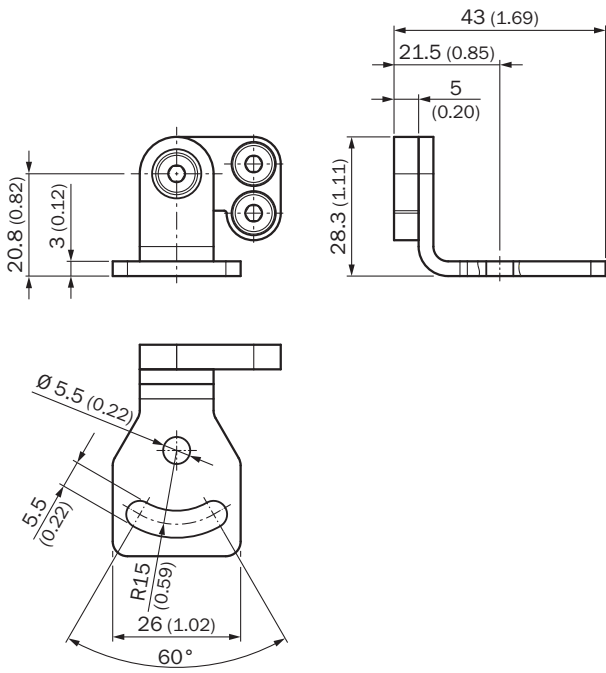

Mounting bracket

Brackets

MOUNTING SYSTEMS

SICK
Sensor Intelligence.

Ordering information

Type	part no.
Mounting bracket	2042902

Other models and accessories → www.sick.com/Brackets

Detailed technical data

Features

Accessory group	Mounting systems
Accessory family	Brackets
Description	Bracket with adapter board
Mounting system type	Brackets

Classifications

ECLASS 5.0	27279202
ECLASS 5.1.4	27279202
ECLASS 6.0	27279202
ECLASS 6.2	27279202
ECLASS 7.0	27279202
ECLASS 8.0	27279202
ECLASS 8.1	27279202
ECLASS 9.0	27273701
ECLASS 10.0	27273701
ECLASS 11.0	27273701
ECLASS 12.0	27273701
ETIM 5.0	EC002615
ETIM 6.0	EC002615
ETIM 7.0	EC002615
ETIM 8.0	EC002615
UNSPSC 16.0901	32131023

Dimensional drawing Mounting bracket

Dimensions in mm (inch)

SICK AT A GLANCE

SICK is one of the leading manufacturers of intelligent sensors and sensor solutions for industrial applications. A unique range of products and services creates the perfect basis for controlling processes securely and efficiently, protecting individuals from accidents and preventing damage to the environment.