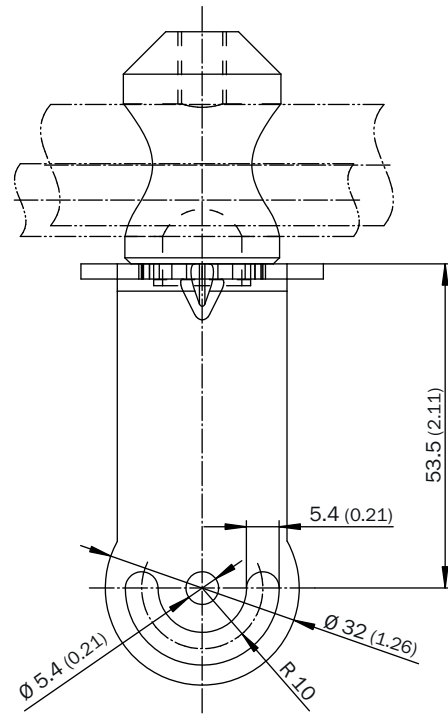

### Detailed technical data

#### Features

<b>Accessory group</b>	Mounting systems
<b>Accessory family</b>	Brackets
<b>Description</b>	Universal clamping bracket for rod mounting, diameter upto 12 mm
<b>Material</b>	Steel, zinc coated
<b>Mounting system type</b>	Brackets

Dimensional drawing

Dimensions in mm (inch)