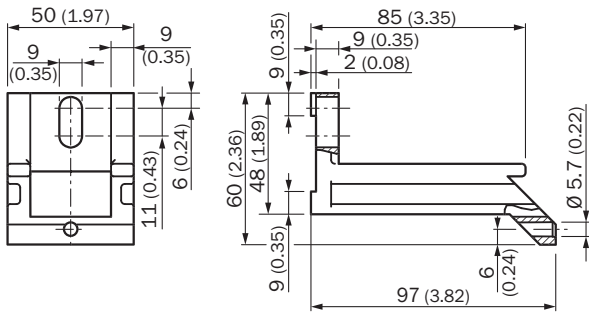

Dimensional drawing

Dimensions in mm (inch)