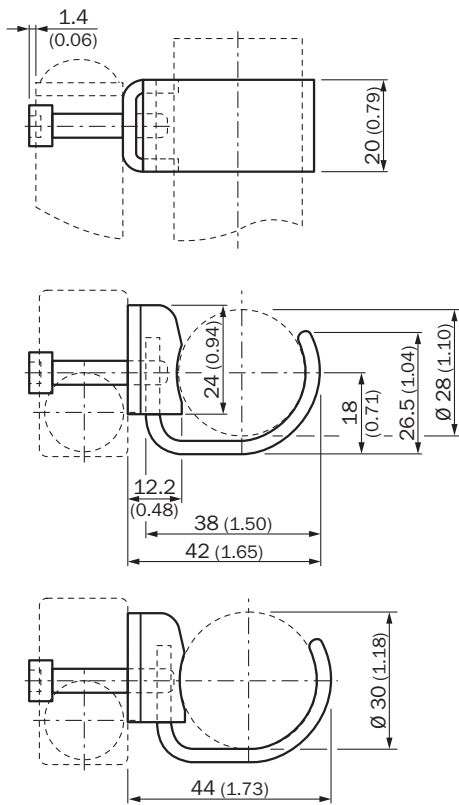

Dimensional drawing

Dimensions in mm (inch)