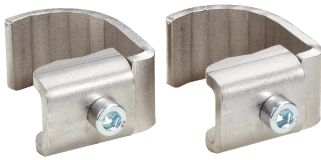

BEF-RD30-PLG

Brackets

MOUNTING SYSTEMS

SICK
Sensor Intelligence.

Ordering information

Type	part no.
BEF-RD30-PLG	2040541

Other models and accessories → www.sick.com/Brackets

Detailed technical data

Features

Accessory group	Mounting systems
Accessory family	Brackets
Description	Round rod holder for round rods and tubes, including mounting material
Items supplied	Mounting hardware included
Mounting system type	Terminals