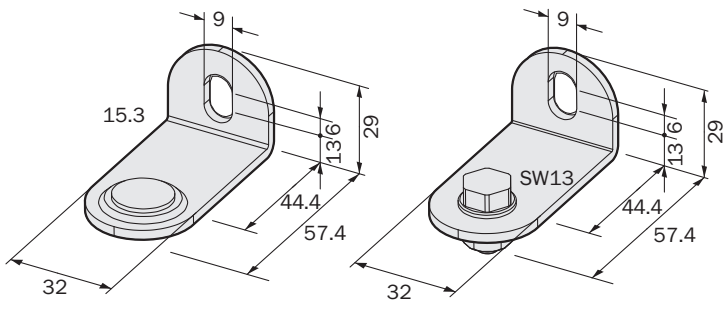

Dimensional drawing

Dimensions in mm (inch)