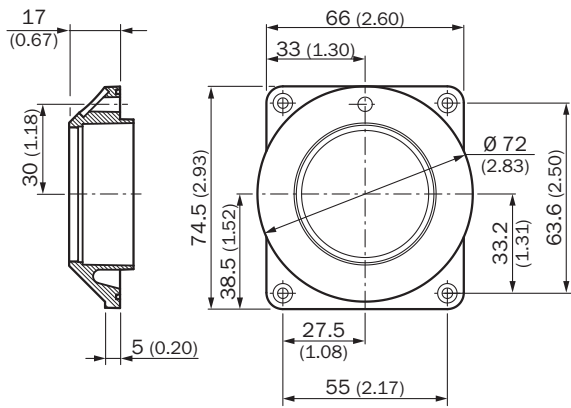

Tube for DMT (short)

Lenses

REFLECTORS AND OPTICS

SICK
Sensor Intelligence.

Ordering information

Type	part no.
Tube for DMT (short)	2034838

Other models and accessories → www.sick.com/Lenses

Detailed technical data

Features

Product segment	Reflectors and optics
Product	Lenses
Product version	Lens accessories
Description	Lens tube for DMT, short version 17mm

Classifications

ECLASS 5.0	27279202
ECLASS 5.1.4	27279202
ECLASS 6.0	27279202
ECLASS 6.2	27279202
ECLASS 7.0	27279202
ECLASS 8.0	27279202
ECLASS 8.1	27279202
ECLASS 9.0	27273701
ECLASS 10.0	27273701
ECLASS 11.0	27273701
ECLASS 12.0	27273701
ETIM 5.0	EC002024
ETIM 6.0	EC002024
ETIM 7.0	EC002024
ETIM 8.0	EC002024
UNSPSC 16.0901	45121618

Dimensional drawing

Dimensions in mm (inch)

SICK AT A GLANCE

SICK is one of the leading manufacturers of intelligent sensors and sensor solutions for industrial applications. A unique range of products and services creates the perfect basis for controlling processes securely and efficiently, protecting individuals from accidents and preventing damage to the environment.