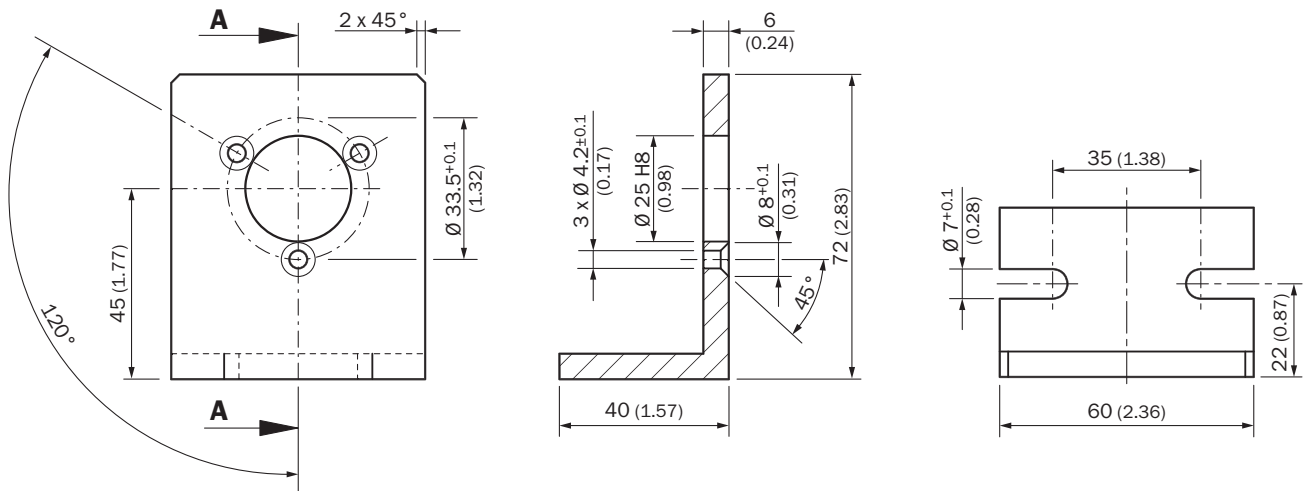

Dimensional drawing

A-A

Dimensions in mm (inch)