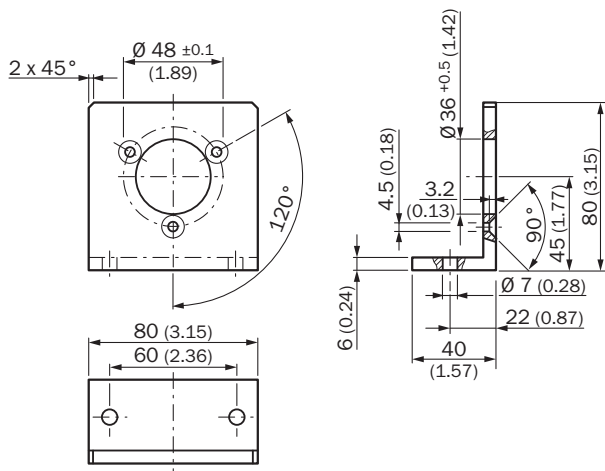

Dimensional drawing

Dimensions in mm (inch)