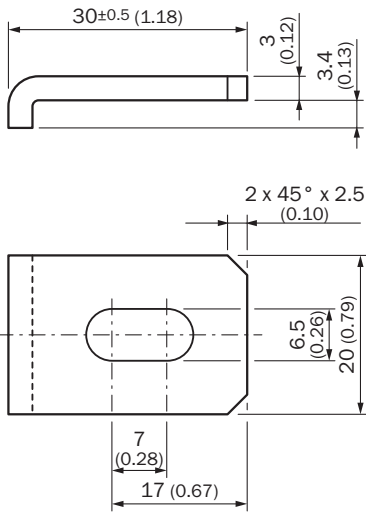

Dimensional drawing

Dimensions in mm (inch)