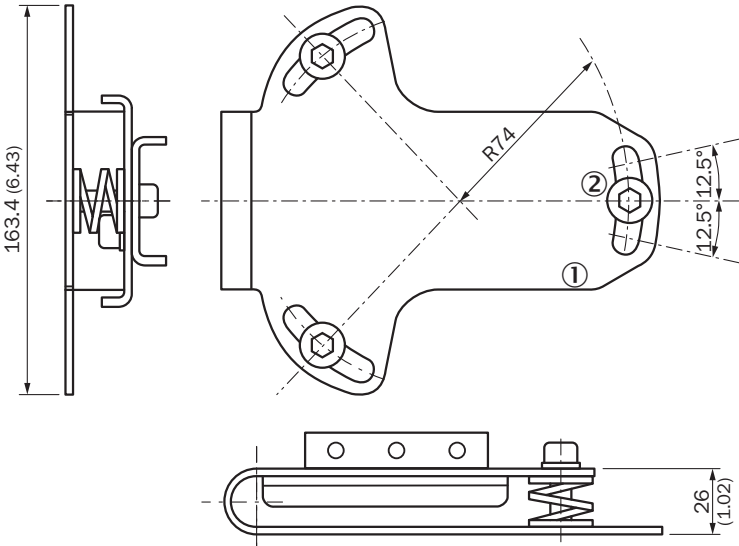

### Detailed technical data

#### Features

<b>Accessory group</b>	Mounting systems
<b>Accessory family</b>	Brackets
<b>Description</b>	Alignment unit for DME5000, stainless steel (1.4541), incl. mounting material, additional base plate mounting kit required
<b>Items supplied</b>	Mounting hardware included
<b>Mounting system type</b>	Alignment unit

Dimensional drawing

Dimensions in mm (inch)  
① Adjustment aid  
② fixing hole