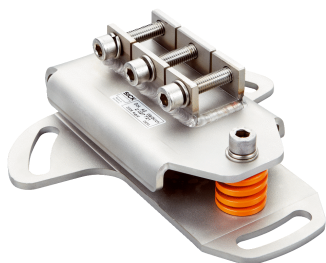

# BEF-AH-DME

Brackets

MOUNTING SYSTEMS

**SICK**  
Sensor Intelligence.

### Ordering information

Type	part no.
BEF-AH-DME	2027721

Other models and accessories → [www.sick.com/Brackets](http://www.sick.com/Brackets)

#### Features

<b>Accessory group</b>	Mounting systems
<b>Accessory family</b>	Brackets
<b>Description</b>	Alignment unit for DME5000, stainless steel (1.4541), incl. mounting material, additional base plate mounting kit required
<b>Items supplied</b>	Mounting hardware included
<b>Mounting system type</b>	Alignment unit