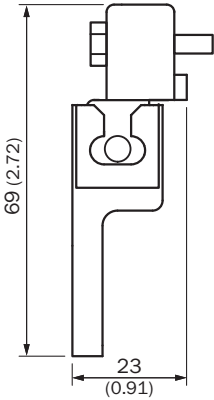

Dimensional drawing

Dimensions in mm (inch)