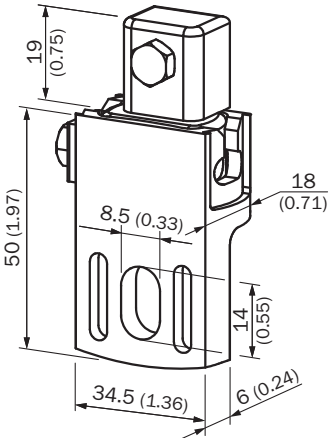

Dimensional drawing

Dimensions in mm (inch)