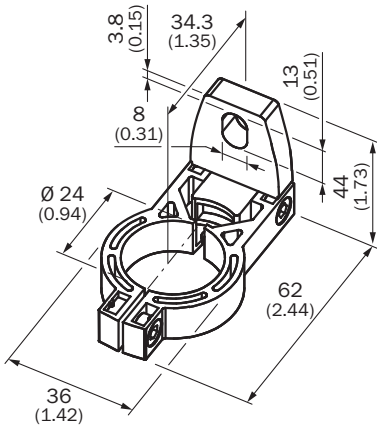

Dimensional drawing

Dimensions in mm (inch)