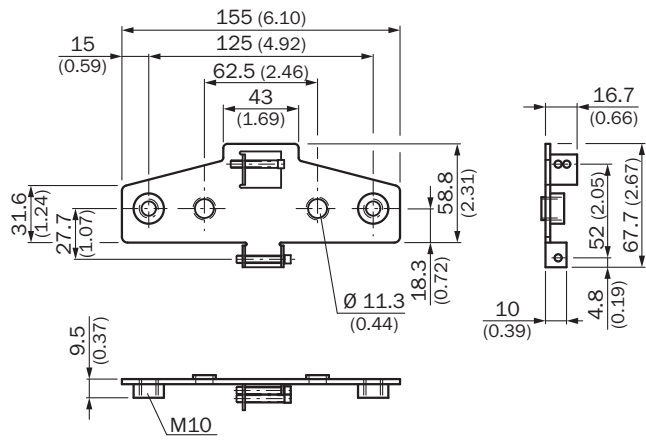

Dimensional drawing

Dimensions in mm (inch)