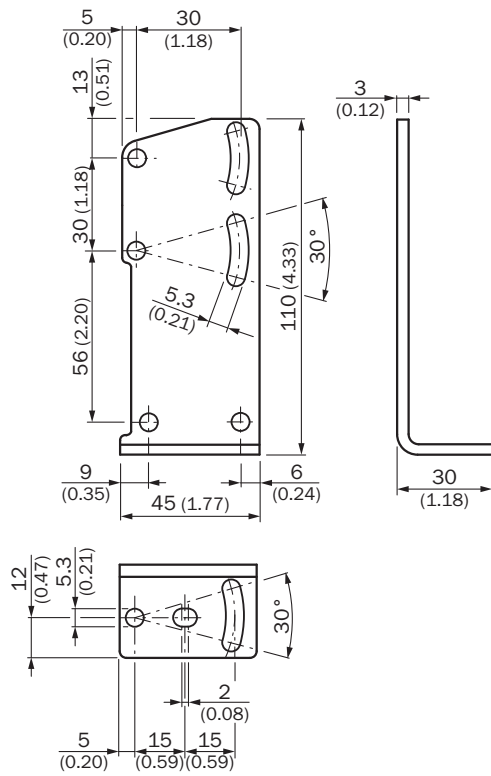

Dimensional drawing

Dimensions in mm (inch)