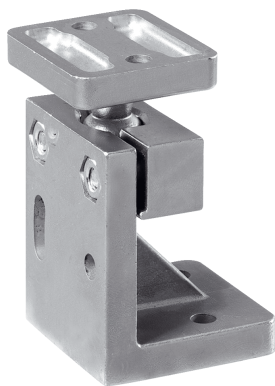

BEF-KK-W45

Brackets

MOUNTING SYSTEMS

SICK
Sensor Intelligence.

Ordering information

Type	part no.
BEF-KK-W45	2011436

Other models and accessories → www.sick.com/Brackets

Detailed technical data

Features

Accessory group	Mounting systems
Accessory family	Brackets
Description	Ball clamp bracket
Material	Stainless steel
Items supplied	Mounting hardware included
Mounting system type	Brackets

Classifications