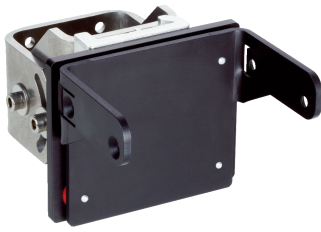

Mounting kit with shock mount

Brackets

MOUNTING SYSTEMS

SICK
Sensor Intelligence.

Ordering information

Type	part no.
Mounting kit with shock mount	1053343

Other models and accessories → www.sick.com/Brackets

Detailed technical data

Features

Accessory group	Mounting systems
Accessory family	Brackets
Description	Mounting kit with shock mount for LMS1xx
Mounting system type	Mounting bracket

Classifications

ECLASS 5.0	27279202
ECLASS 5.1.4	27279202
ECLASS 6.0	27279202
ECLASS 6.2	27279202
ECLASS 7.0	27279202
ECLASS 8.0	27279202
ECLASS 8.1	27279202
ECLASS 9.0	27273701
ECLASS 10.0	27273701
ECLASS 11.0	27273701
ECLASS 12.0	27273701
ETIM 5.0	EC002615
ETIM 6.0	EC002615
ETIM 7.0	EC002615
ETIM 8.0	EC002615
UNSPSC 16.0901	32131023