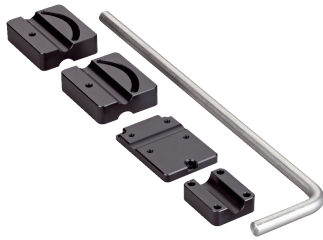

# Universal adapter for Inspector Brackets

**MOUNTING SYSTEMS**

**SICK**  
Sensor Intelligence.

### Ordering information

Type	part no.
Universal adapter for Inspector	1048400

Other models and accessories → [www.sick.com/Brackets](http://www.sick.com/Brackets)

#### Features

<b>Accessory group</b>	Mounting systems
<b>Accessory family</b>	Brackets
<b>Description</b>	Rod bracket with clamps, rod and Inspector adapter plate, rotates around 2 axes Rod bracket with clamps, rod and Inspector adapter plate, pivots around 2 axes
<b>Items supplied</b>	Set includes accessories 2029022 and 2045400
<b>Mounting system type</b>	Brackets