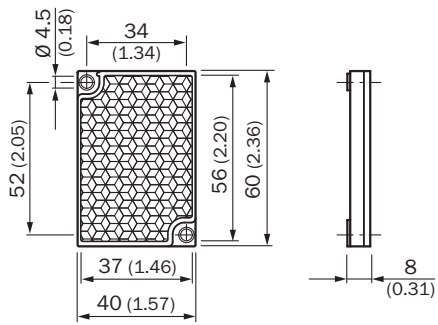

Features

Product segment	Reflectors and optics
Product	Reflectors
Product version	Standard reflectors
Description	Rectangular, screw connection
Mounting system type	Screw-on
Material	PMMA/ABS
Ambient operating temperature	-30 °C ... +65 °C ¹⁾
Dimensions (W x H x L)	40 mm x 60 mm

ETIM 8.0	EC002467
UNSPSC 16.0901	39111827

Dimensional drawing

Dimensions in mm (inch)

SICK AT A GLANCE

SICK is one of the leading manufacturers of intelligent sensors and sensor solutions for industrial applications. A unique range of products and services creates the perfect basis for controlling processes securely and efficiently, protecting individuals from accidents and preventing damage to the environment.