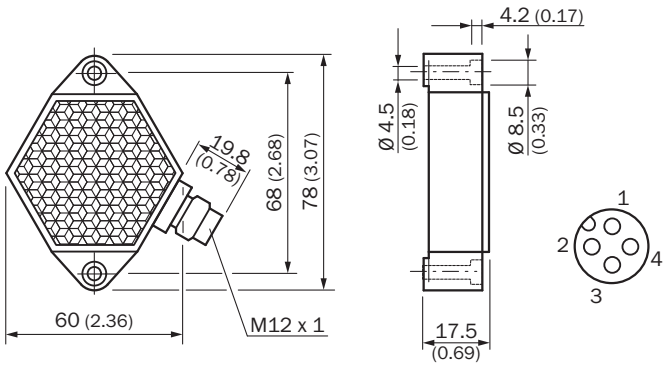

UNSPSC 16.0901

39111827

Dimensional drawing

Dimensions in mm (inch)