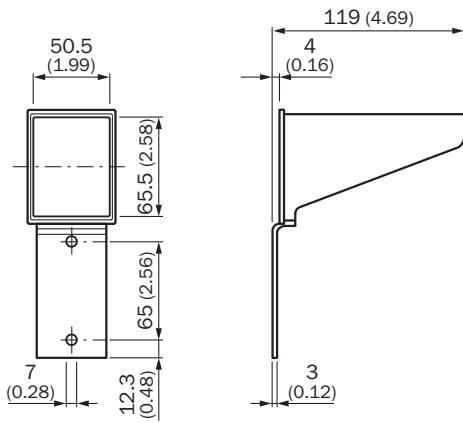

Detailed technical data

Features

Product segment	Device protection and care
Product	Protective housing
Description	Snow protection tube

Classifications

ECLASS 5.0	27371205
ECLASS 5.1.4	27371205
ECLASS 6.0	27371205
ECLASS 6.2	27371205
ECLASS 7.0	27371205
ECLASS 8.0	27371205
ECLASS 8.1	27371205
ECLASS 9.0	27371205
ECLASS 10.0	27371205
ECLASS 11.0	27371205
ECLASS 12.0	27371205
ETIM 5.0	EC000200
ETIM 6.0	EC000200
ETIM 7.0	EC000200
ETIM 8.0	EC000200
UNSPSC 16.0901	32131023

Dimensional drawing

Dimensions in mm (inch)

SICK AT A GLANCE

SICK is one of the leading manufacturers of intelligent sensors and sensor solutions for industrial applications. A unique range of products and services creates the perfect basis for controlling processes securely and efficiently, protecting individuals from accidents and preventing damage to the environment.